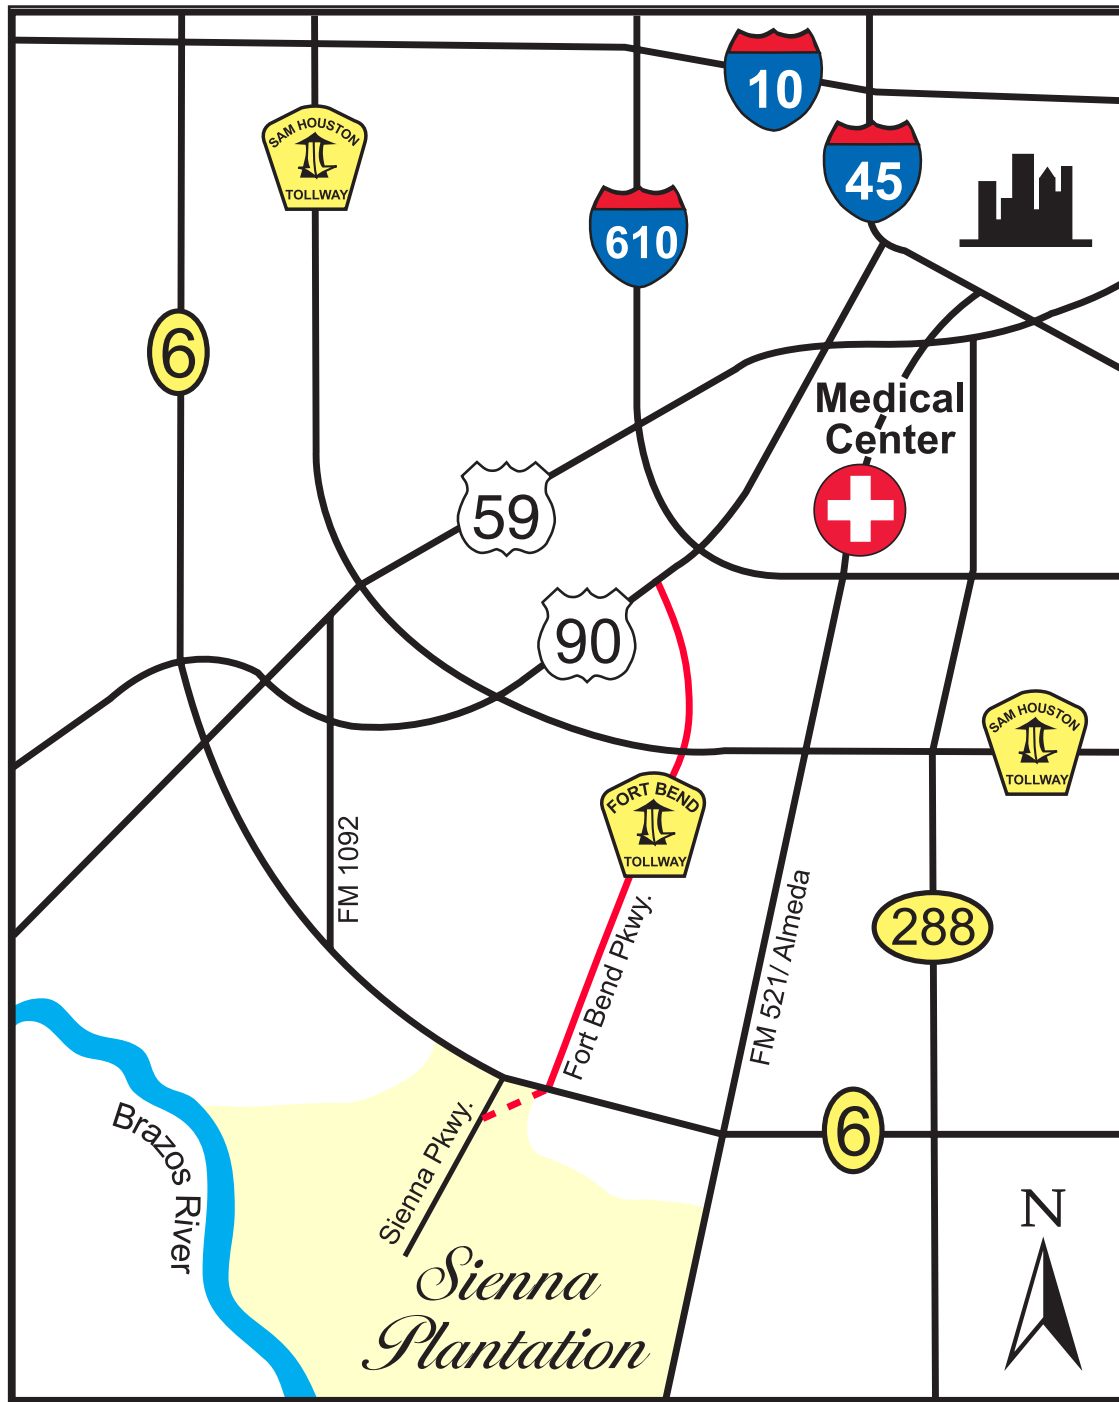

# SIENNA PLANTATION

Experience natural beauty minutes away from Hwy. 6 and the Fort Bend Parkway.

55' Homesites

(281) 778-5355

70' Homesites

(281) 778-7350

80' & 125' Homesites

(281) 778-7800