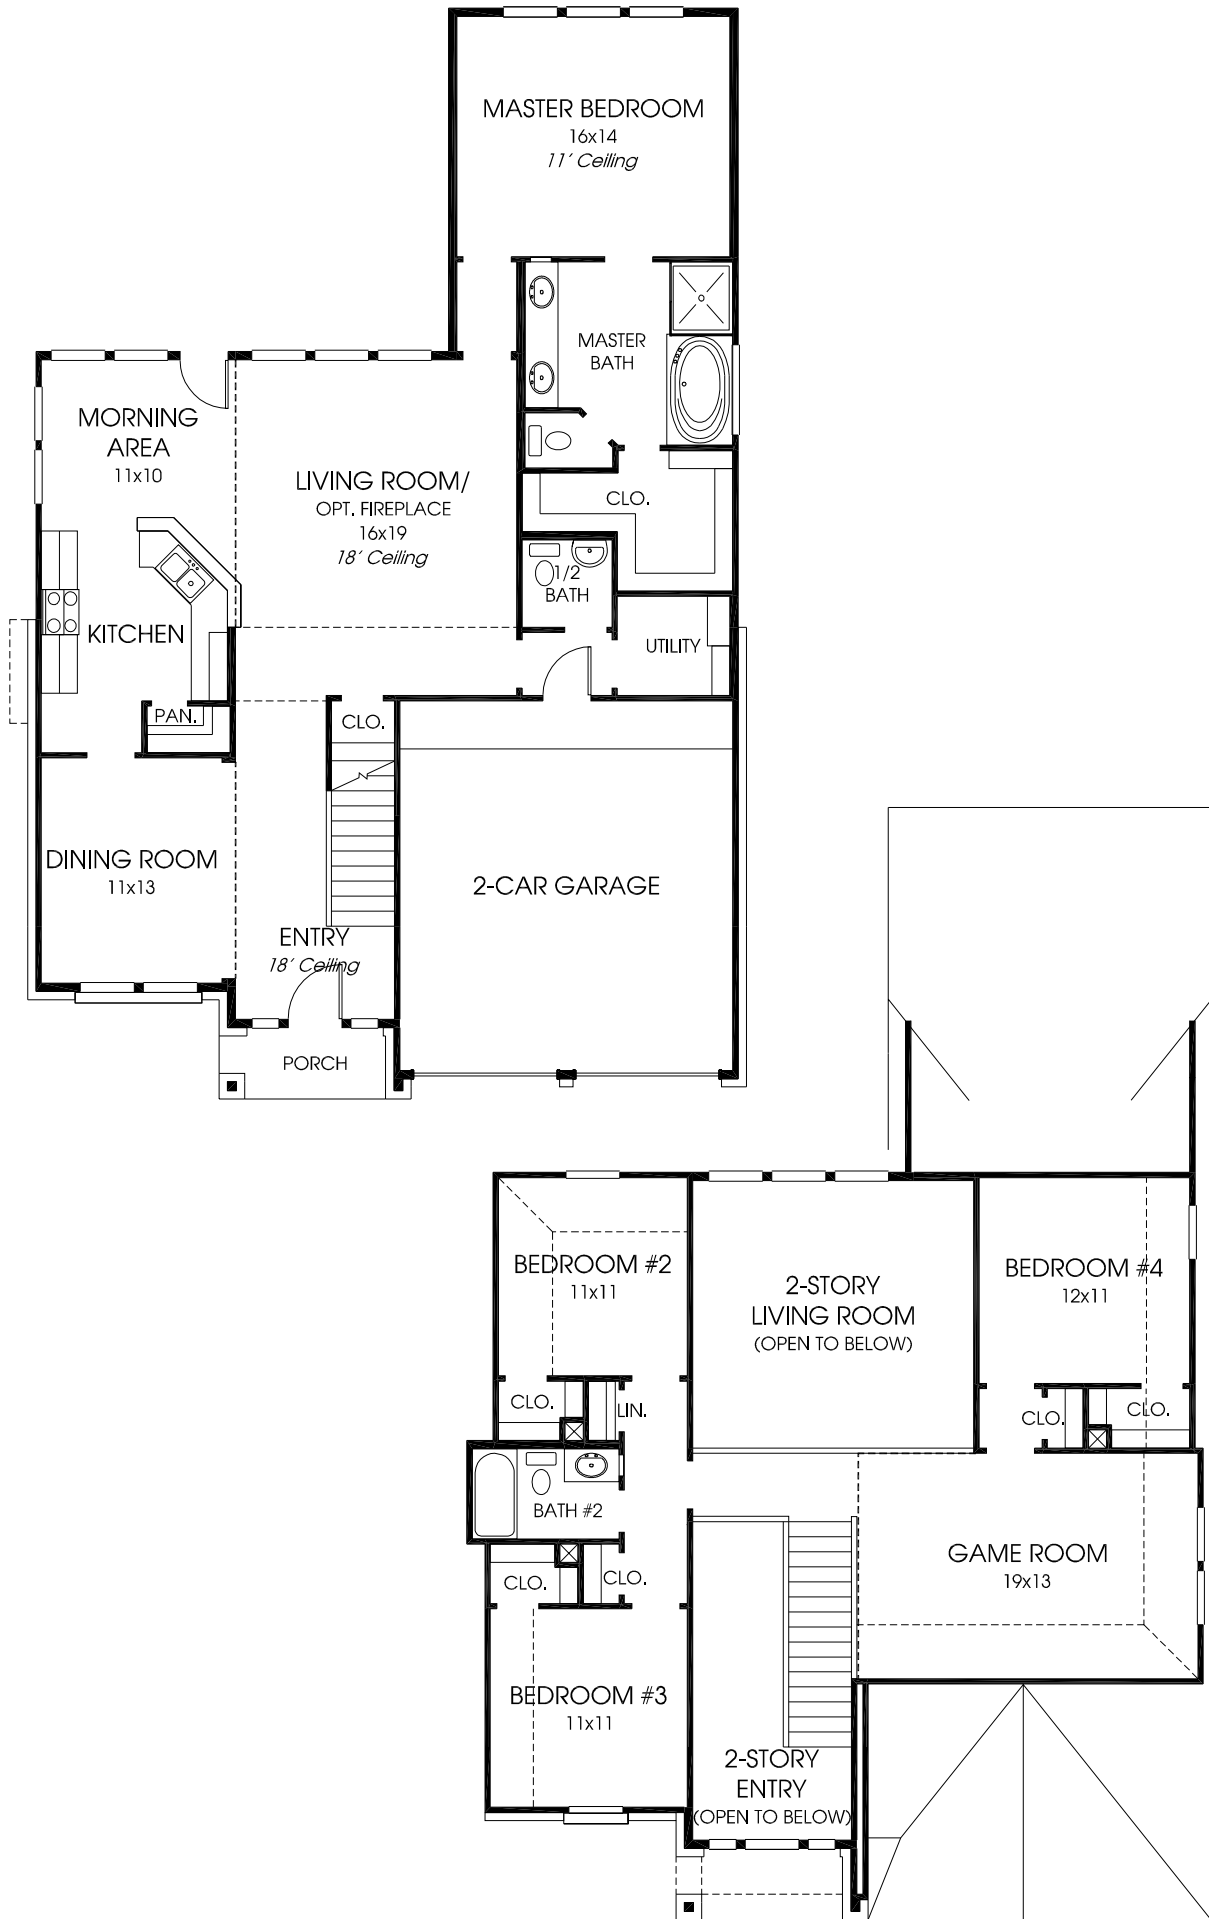

DESIGNS

Plan 2365W

This home contains approximately 2,365 square feet and includes four bedrooms and two and a half baths.

Note: Any options listed on this brochure are available at an additional cost.

Not included: inside keyed deadbolt locks, refrigerators, furnishings, drapery, plants, decorator items and all other personal property being used in model homes. Builder reserves the right to make changes in the plans and specifications, and to substitute material of similar quality. Room dimensions indicate approximate inside area measurements.

03/01/2011 - Perry Homes (50' CL)

PERRY HOMES

Some of the elevations shown may not be available in all communities.

PLAN 2365W E-1

PLAN 2365W E-2

PLAN 2365W E-30