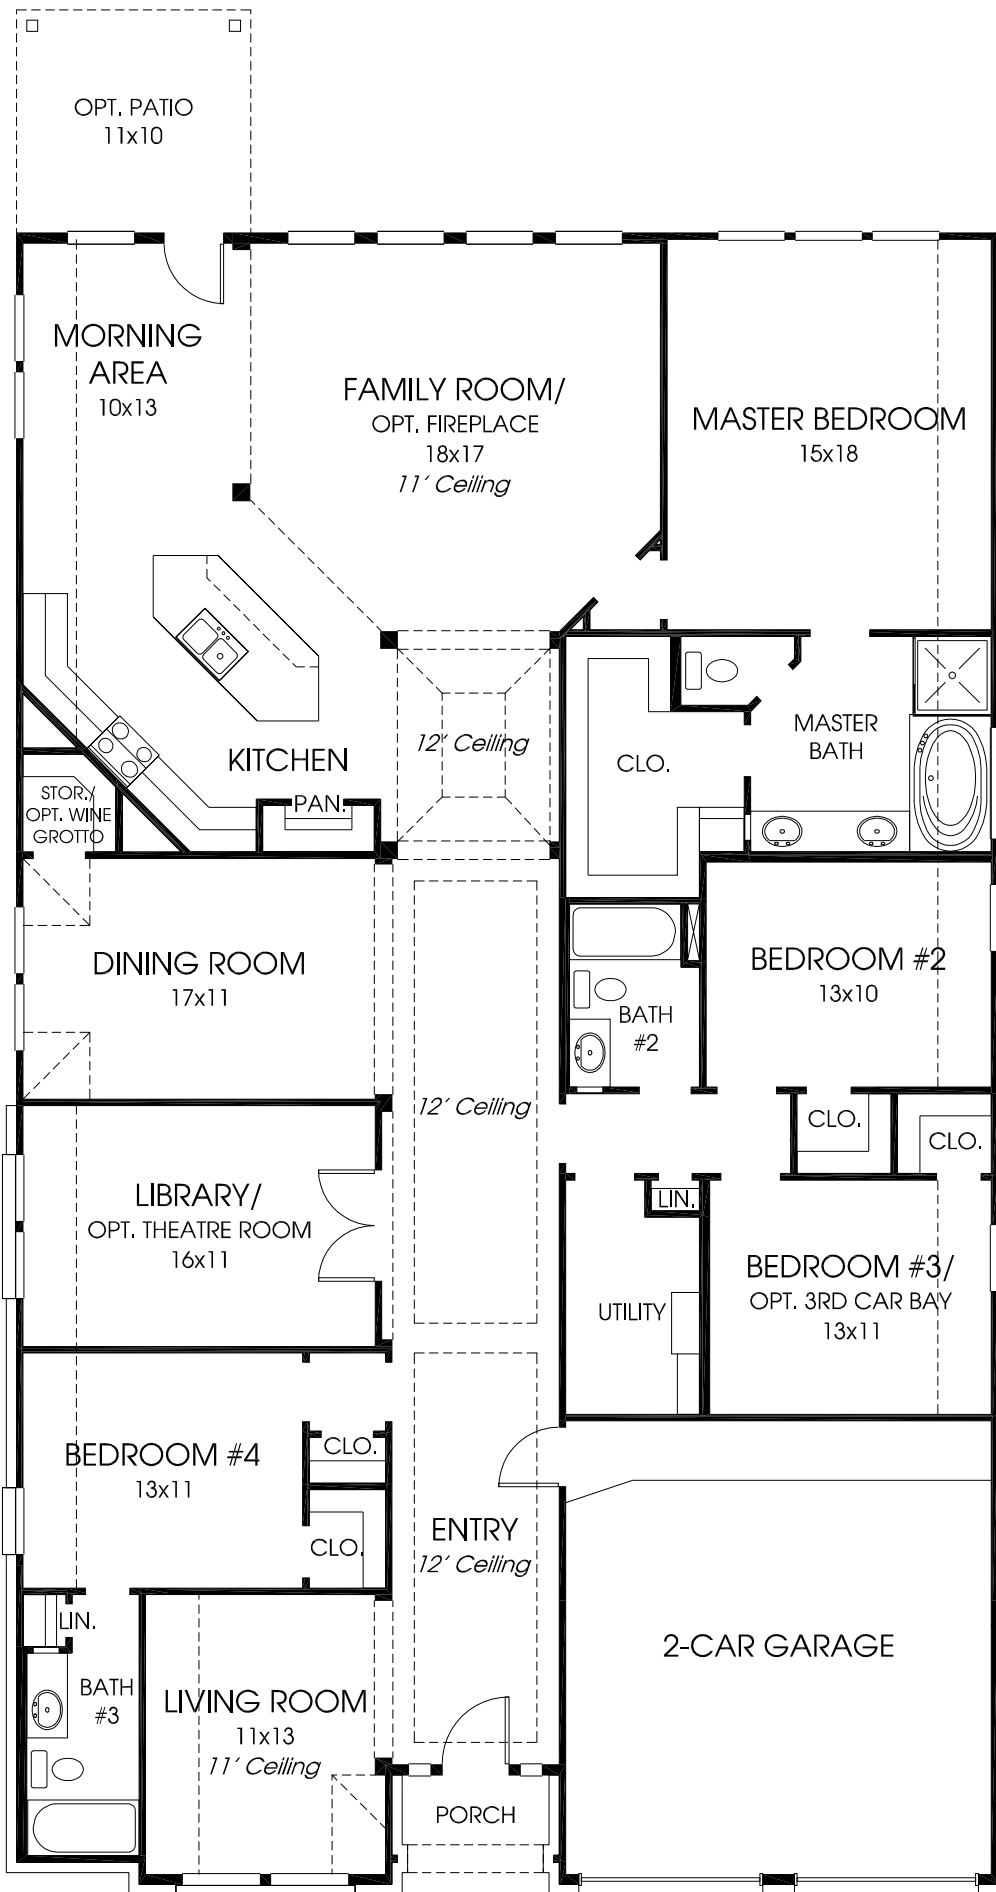

DESIGNS

Plan 2843W

This home contains approximately 2,843 square feet and includes four bedrooms and three baths.

Note: Any options listed on this brochure are available at an additional cost.

Not included: inside keyed deadbolt locks, refrigerators, furnishings, drapery, plants, decorator items and all other personal property being used in model homes. Builder reserves the right to make changes in the plans and specifications, and to substitute material of similar quality. Room dimensions indicate approximate inside area measurements.

02/25/2011 - Perry Homes
(55' CL)

PERRY HOMES

Some of the elevations shown may not be available in all communities.

PLAN 2843W E-1

PLAN 2843W E-2

PLAN 2843W E-30