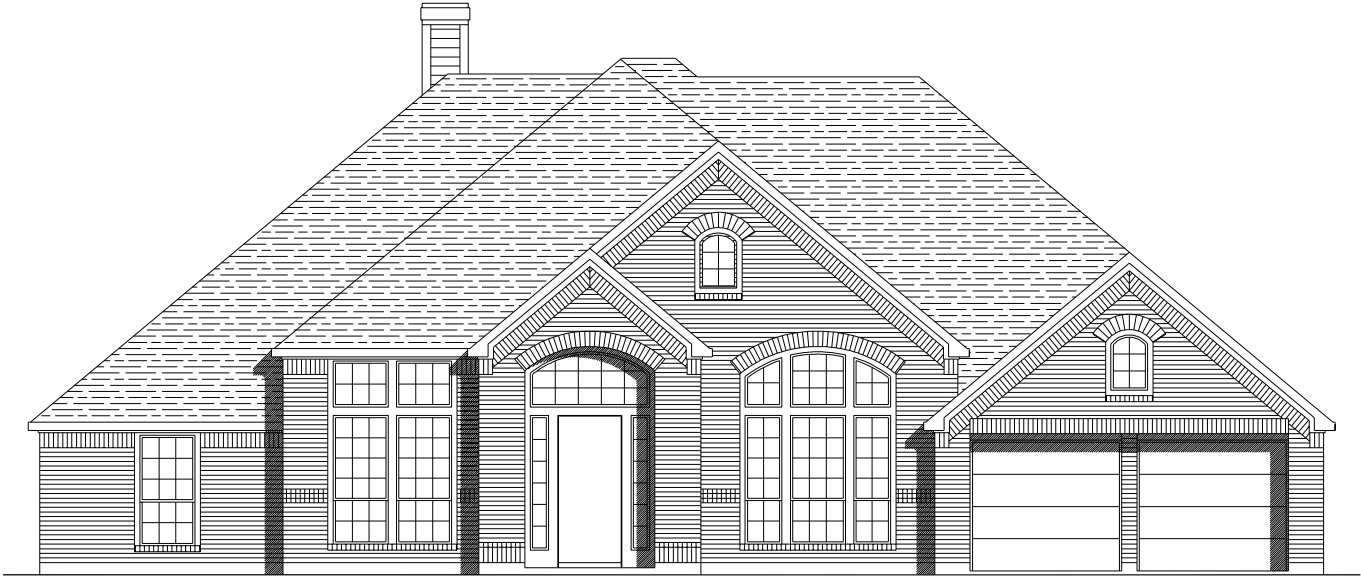

Some of the elevations shown may not be available in all communities.

PLAN 3335W E-1