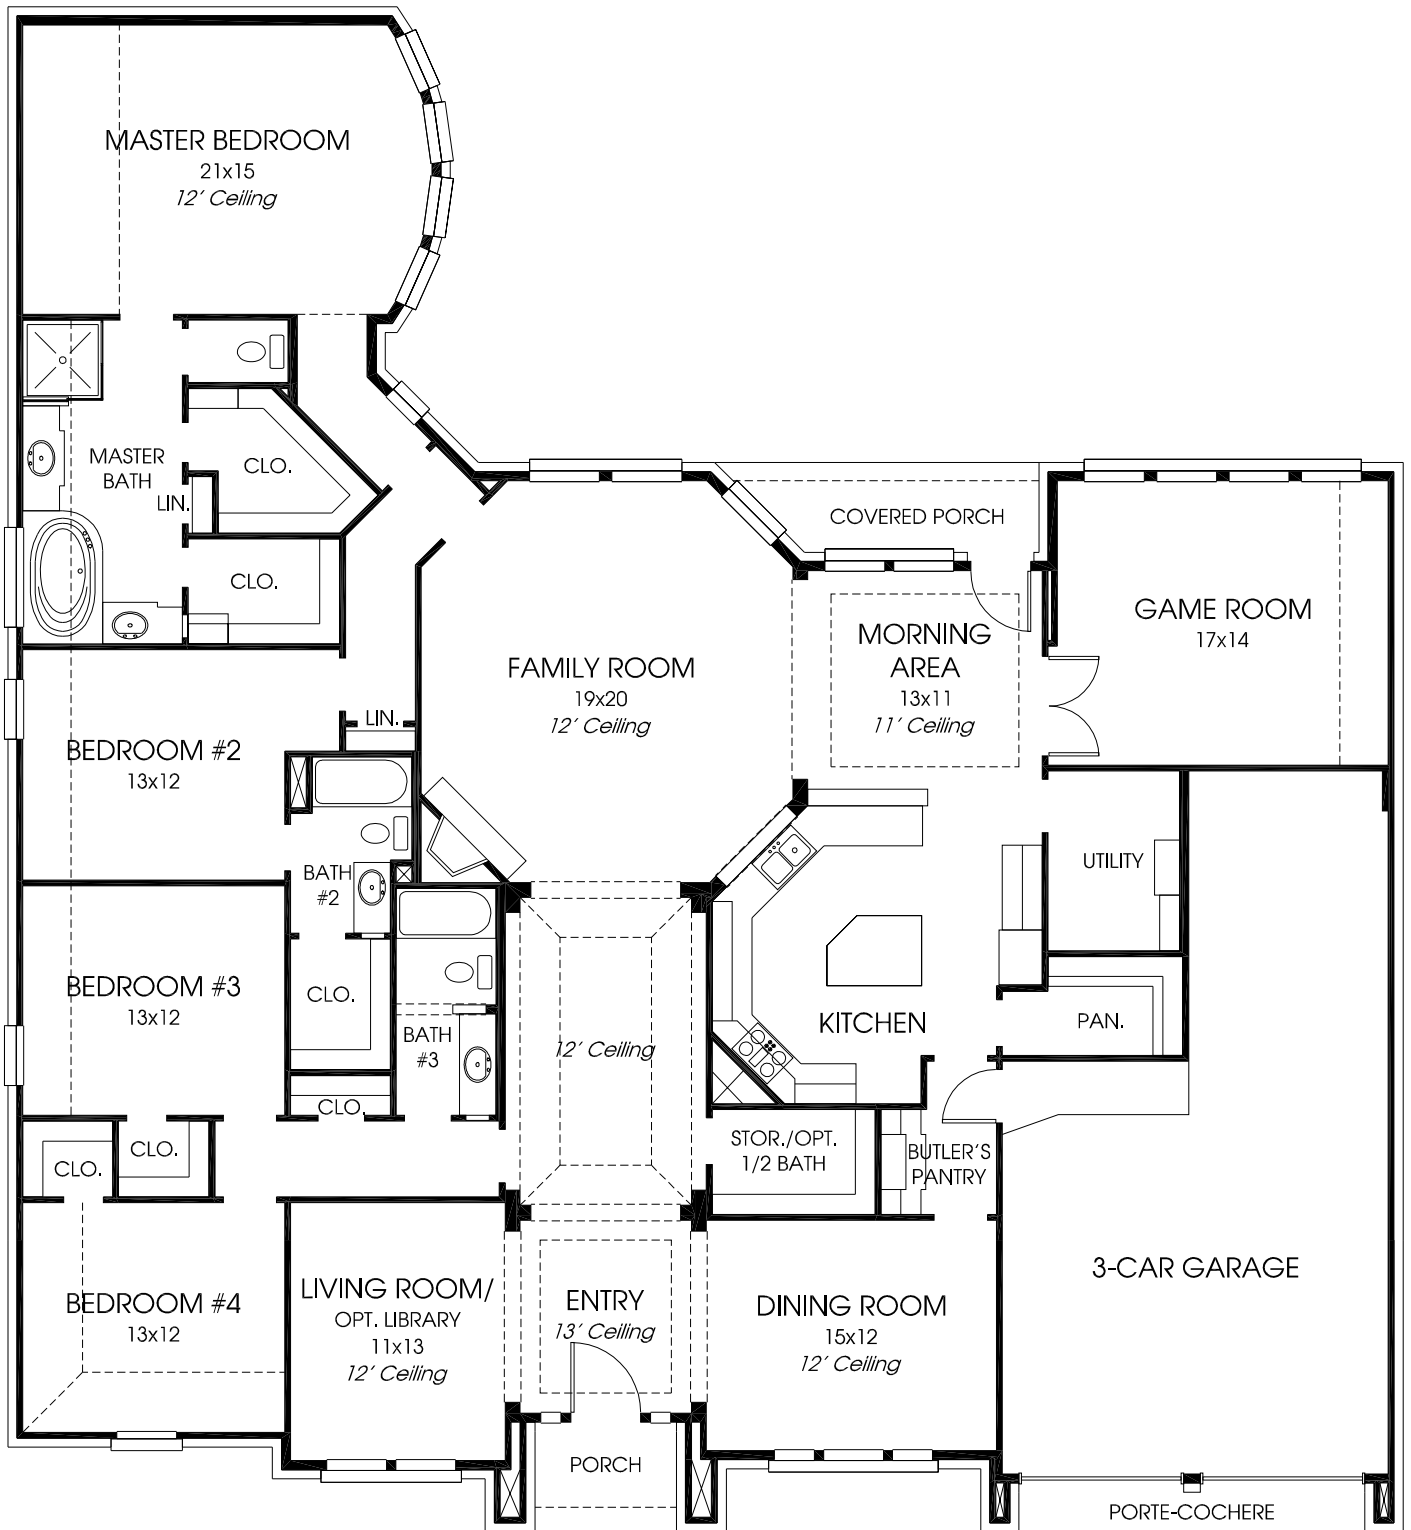

# DESIGNS

## Plan 3335W

*This home contains approximately 3,335 square feet and includes four bedrooms and three baths.*

*Note: Any options listed on this brochure are available at an additional cost.*

Not included: inside keyed deadbolt locks, refrigerators, furnishings, drapery, plants, decorator items and all other personal property being used in model homes. Builder reserves the right to make changes in the plans and specifications, and to substitute material of similar quality. Room dimensions indicate approximate inside area measurements.